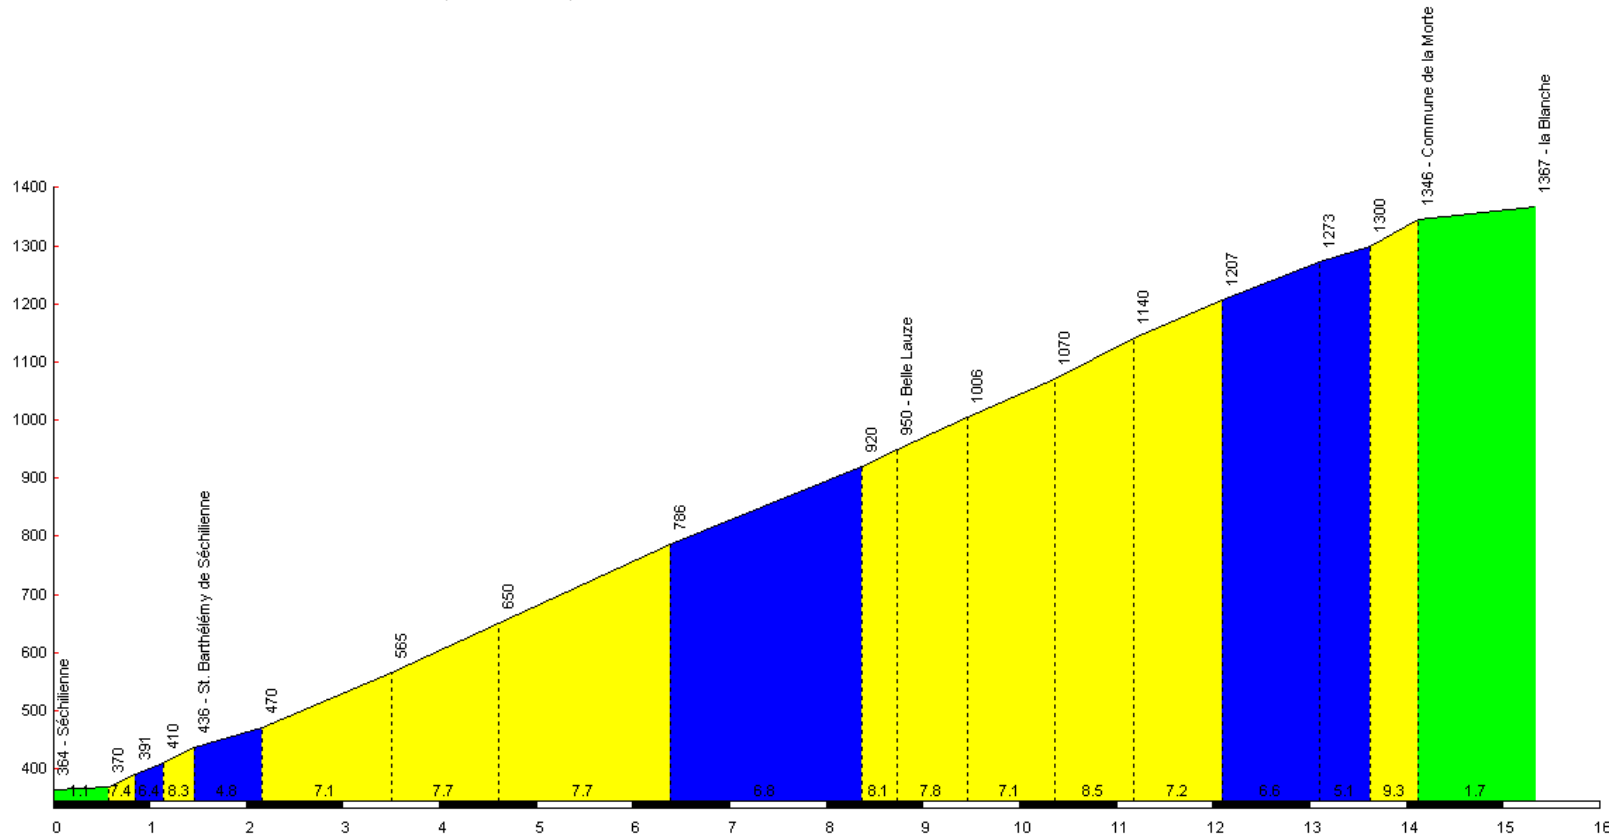

La Morte (la Blanche) , da Séchilienne

La Morte - 15 km long, gain 1003m (3,289 ft) at 6.5% average (day 1 ride)

Thank you to climbybike.com.